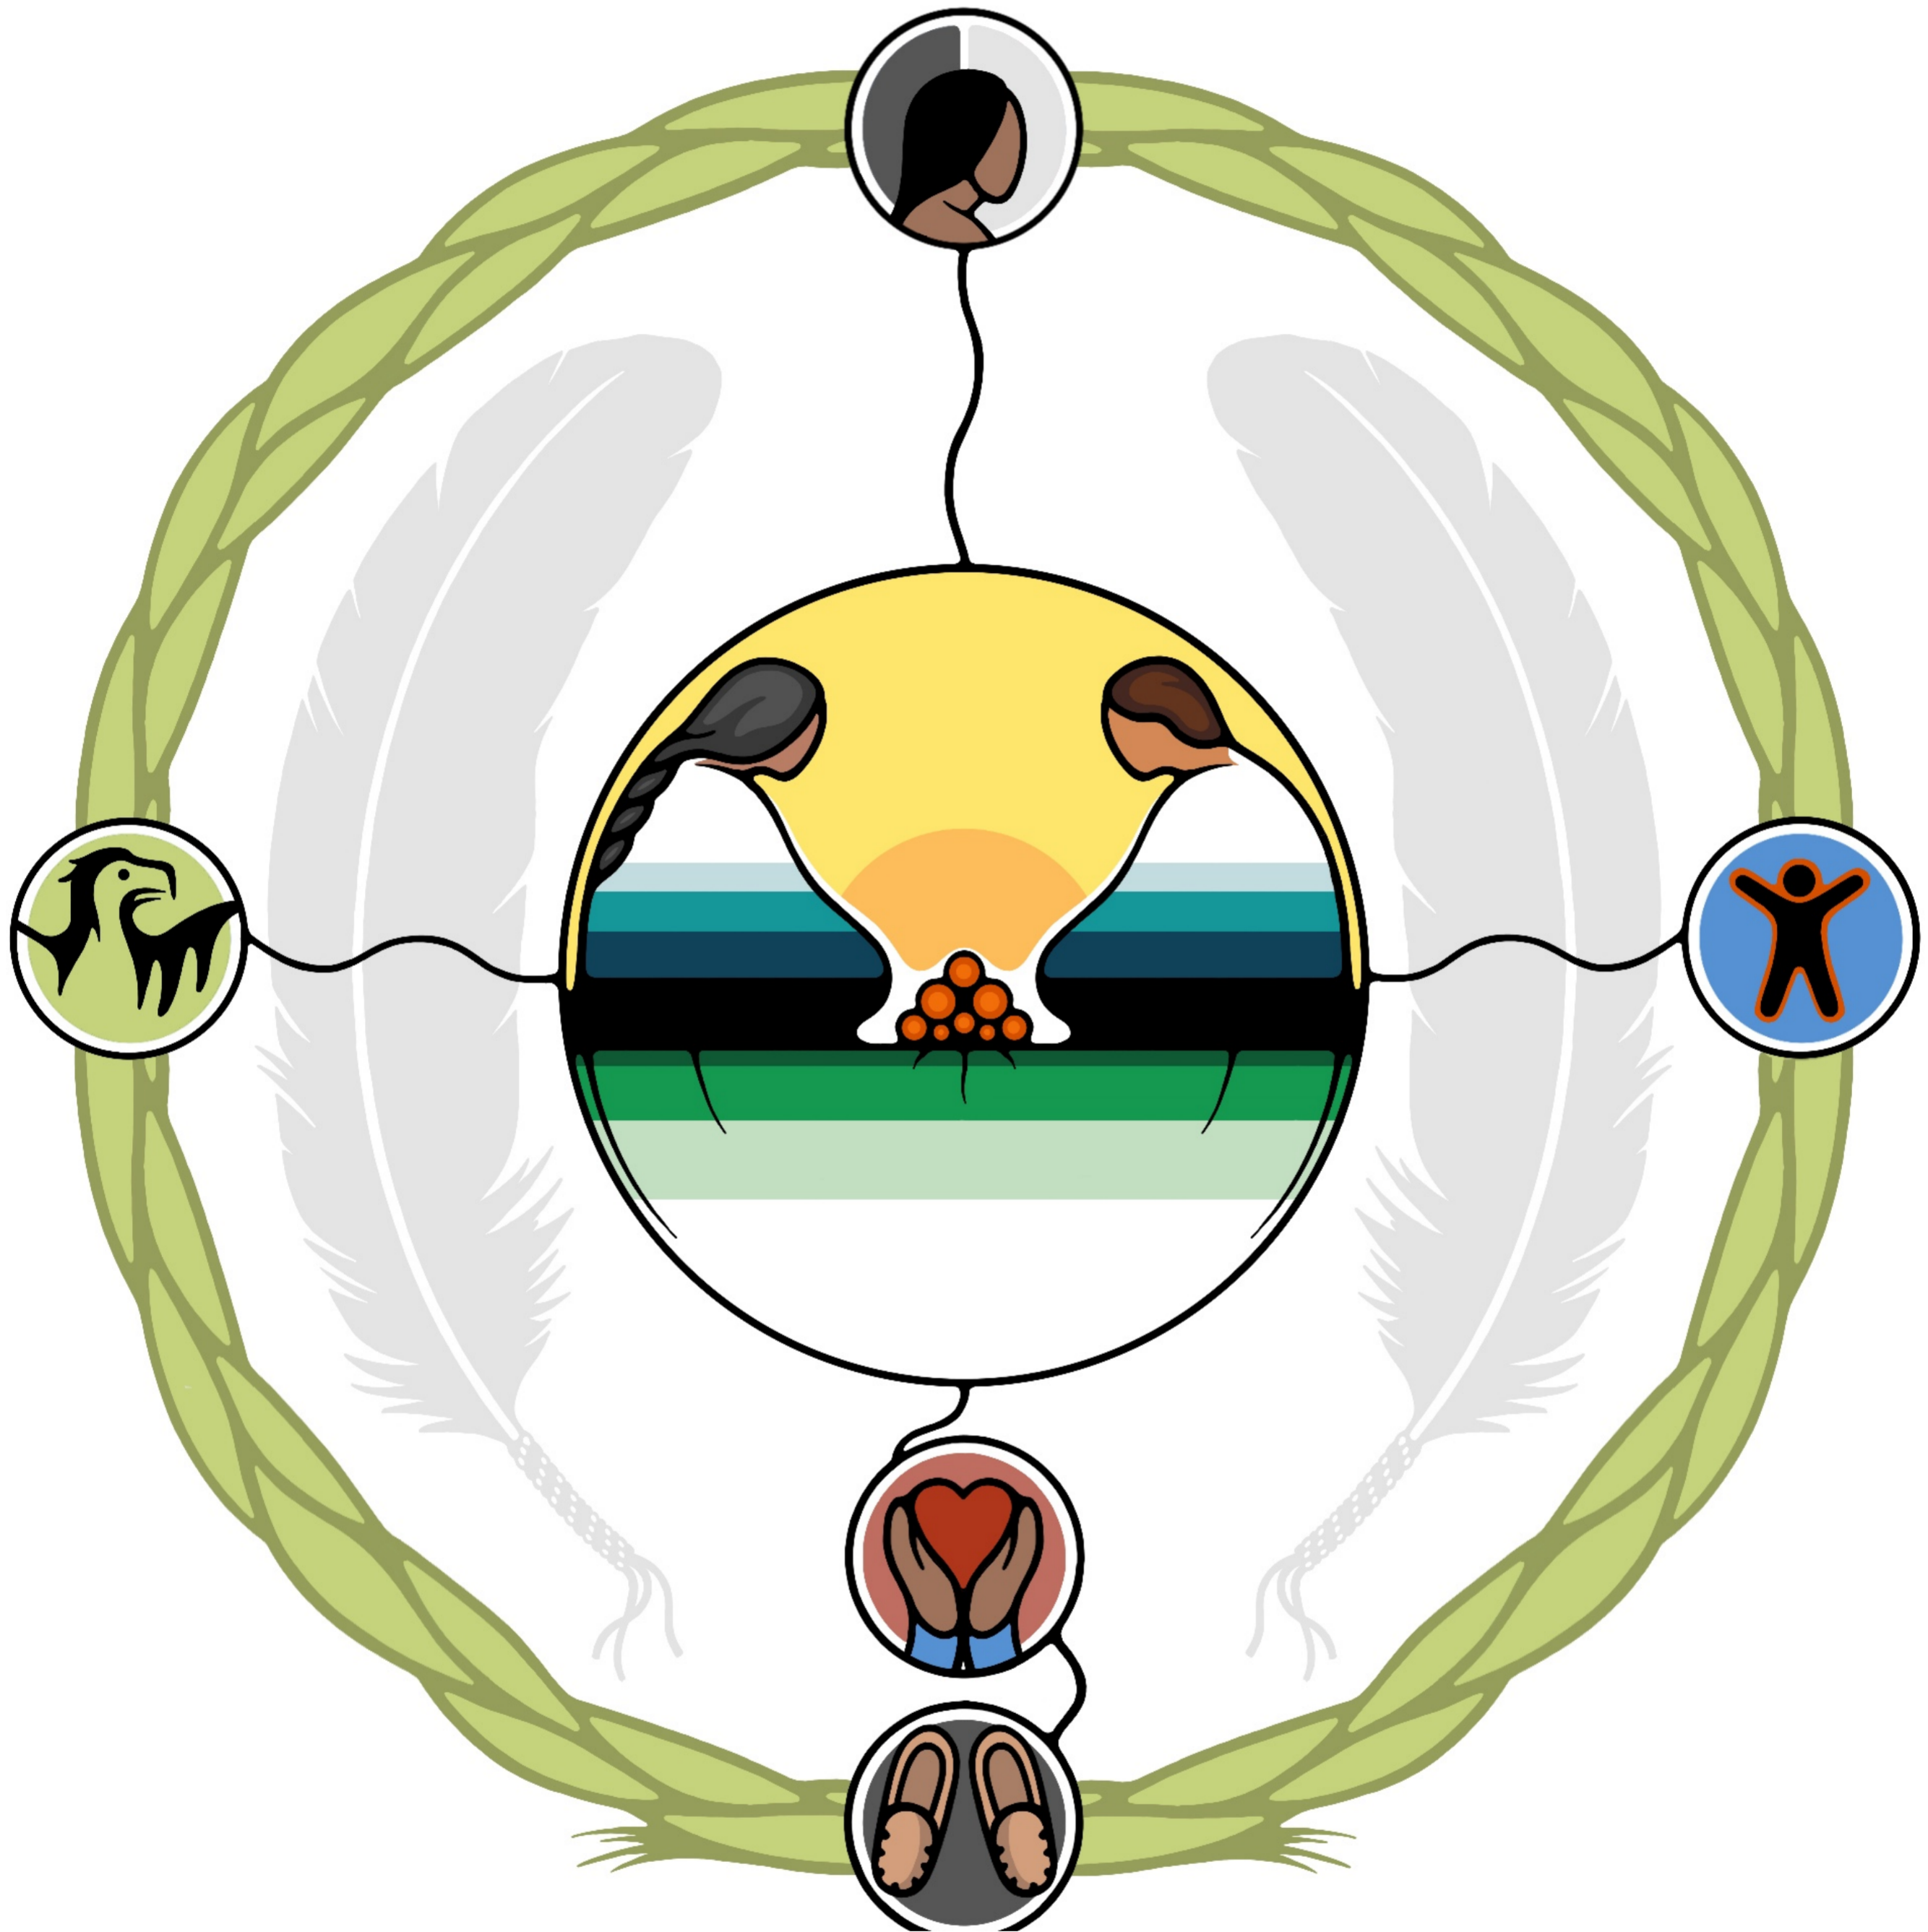

# Mikwendaagwad Sacred Circle CBT

## CIRCLE OF STRENGTH

---

### **You are at the centre of the universe**

*"I was taught that, wherever we are, we are at the center of the universe. The horizon around us reminds us of this fact. No matter how far we go, we still see the edge of the visible Earth equidistant around us in all directions; no matter how far we go, the Sky still stretches itself over us. This constant presence reminds us of the Sacred Hoop of All the Nations, Changleshka Wakan, and the Circle of Life, Womime Wichoni. Black Elk has said "peace enters the human soul when it recognizes its oneness with the universe and that the Creator dwells in the Seventh Direction, at the centre of the universe, which is everywhere and within each person." Distant Eagle, Lakota teachings, 2005*